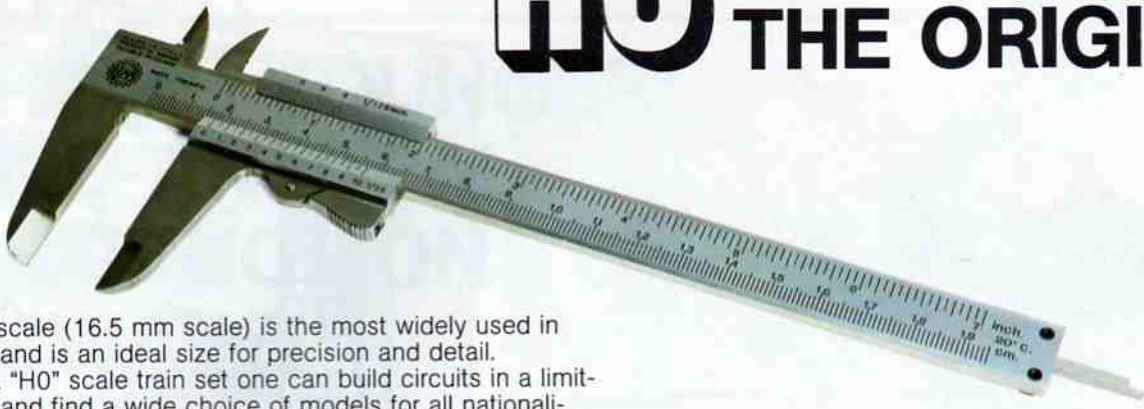

# H0 REPLICAS OF THE ORIGINAL.

The "H0" scale (16.5 mm scale) is the most widely used in the world and is an ideal size for precision and detail. With Lima "H0" scale train set one can build circuits in a limited space and find a wide choice of models for all nationalities. There is a complete range of products and accessories offering numerous possibilities for enlarging your layout.