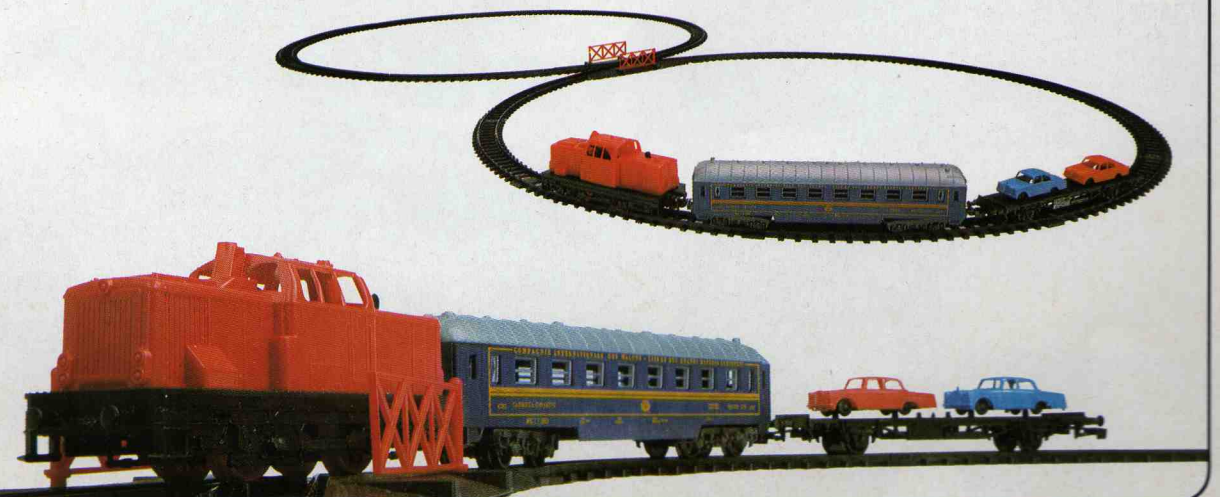

132001

Set **132001** contains:
clockwork steam locomotive with
on/off switch **201760**,
1 auto transporter **303309R**,
1 refrigerator wagon Coca Cola
303318E,
18 pieces of curved track **403090**
making a figure "8" w/level crossing
403095 and 2 red automobiles Mer-
cedes **602076**.

132000

Set **132000** contains:
clockwork steam locomotive with
on/off switch **201760**,
1 auto transporter **303310E**,
1 coach **303340E** and 18 pieces of
curved track **403090** making a fi-
gure "8" w/level crossing **403095**.