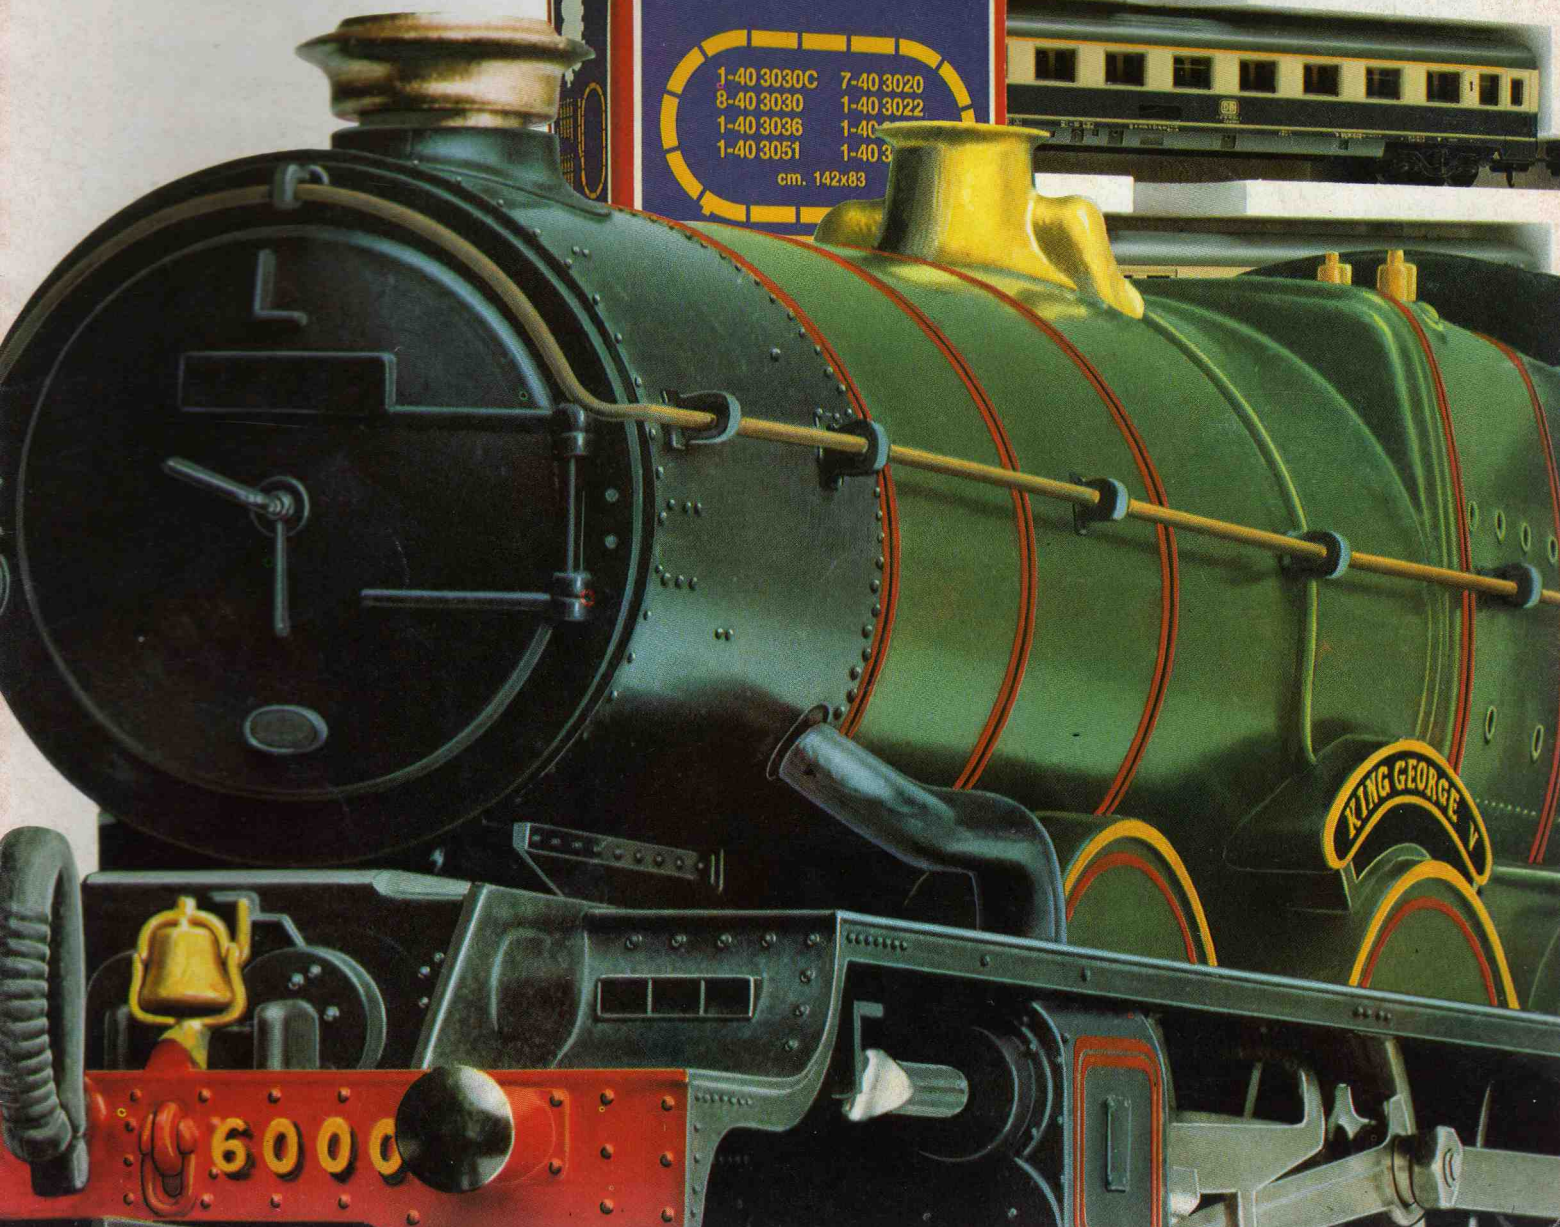

LIMA

SOUTH AFRICAN TRAIN SETS 1982

Josse
Feldman
(PTY) LIMITED