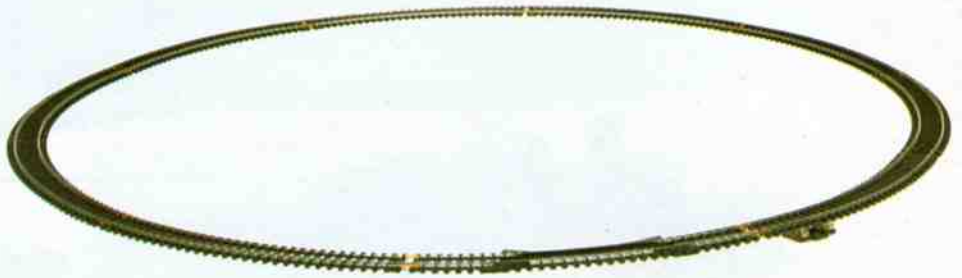

# H0 REPLICAS OF THE ORIGINAL.

The "H0" scale (16.5 mm scale) is the most widely used in the world and is an ideal size for precision and detail. With Lima "H0" scale train set one can build circuits in a limited space and find a wide choice of models for all nationalities. There is a complete range of products and accessories offering numerous possibilities for enlarging your layout.

## CERES

### 101819

Set **101819** contains:  
**201656** MDT locomotive,  
1 auto transporter **302682E**,  
1 Australian closed wagon **303372E**,  
1 silver closed wagon **303373E**,  
8 pieces of curved track **403030**,  
power connecting rail **403030C**,  
re-railer **403033**,  
1 reverse battery powered controller **500012S**,  
requires 6XHP batteries, not included.